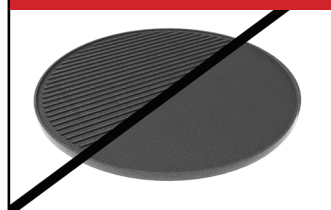

Choose from the following inserts:

Searing Grill Insert

-

Pizza Stone Insert

-

Griddle Pan - **NEW for 2022**

-

Reversible Griddle Plate - **NEW for 2022**

The new reversible griddle plate is fully reversible; one side griddle, one side sizzler.

Check out our Sahara™ Accessories Range

www.saharabbqs.com

NEW for 2022

3 Piece BBQ Toolset

High Quality stainless steel utensil set. Ergonomic rubber grip and hanging hook for easy handling.