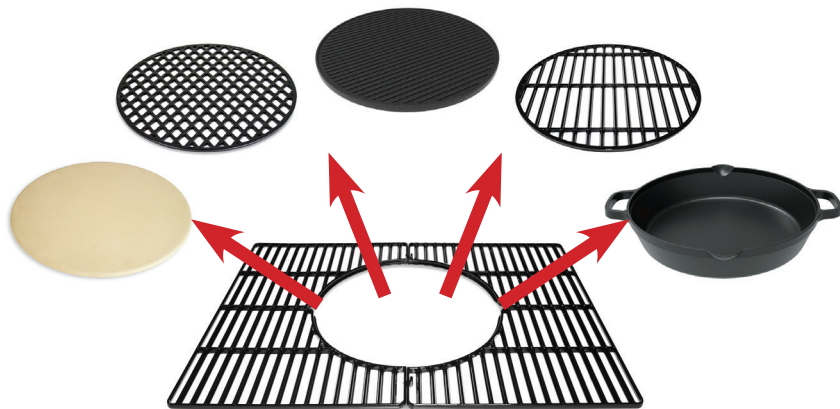

Accessories Range

Expand your cooking options with the Sahara™ Grill Inserts

The Sahara™ Grill Insert System opens-up a whole new world of barbecue cooking. Supplied with the standard grill insert, you can choose from our range of additional inserts to expand your cooking options.

Choose from the following inserts:

Searing Grill Insert

-

Pizza Stone Insert

-

Griddle Pan - **NEW for 2022**

-

Reversible Griddle Plate - **NEW for 2022**

The new reversible griddle plate is fully reversible; one side griddle, one side sizzler.

Check out our Sahara™ Accessories Range

www.saharabbqs.com

NEW for 2022

3 Piece BBQ Toolset

High Quality stainless steel utensil set. Ergonomic rubber grip and hanging hook for easy handling.