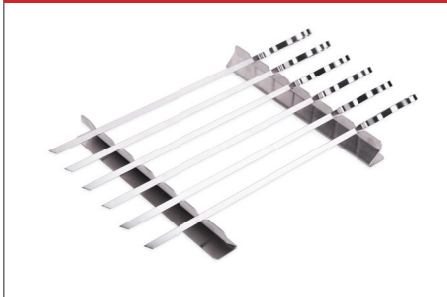

Smoker Box

Add delicious smoky flavour to your BBQ meals. Simply fill the box with wood chips and position box on top of your BBQ cooking grill.

NEW for 2022