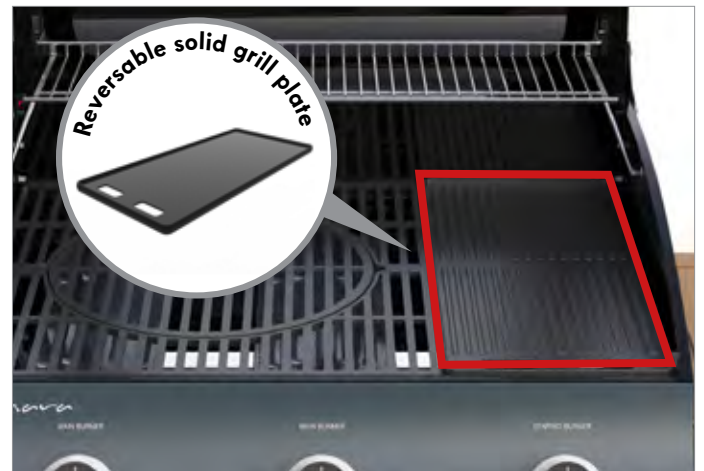

FOLD DOWN SIDE SHELVES FOR EASY STORAGE