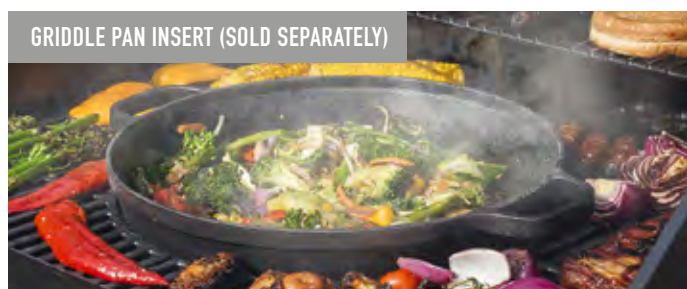

WHAT OUR CUSTOMERS SAY:

As a chef and cookery school owner I have cooked on many different BBQs during my career. I am now the proud owner of Sahara's X475 BBQ and I love it. I can honestly say that it's the best BBQ that I have used. Plus it is from an Irish company so I am delighted to be supporting them. The BBQ and all of the many accessories are fantastic value for money and I look forward to many years ahead as a happy Sahara customer.

- C. Fennessy, Ireland, 10 April 2020

10 YEAR LIMITED WARRANTY