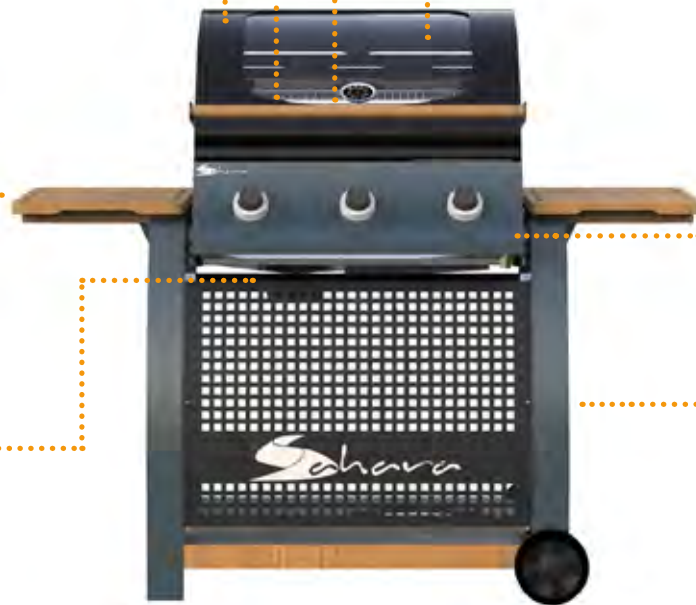

CAST IRON, ENAMEL COATED COOKING GRILL FOR HIGH PERFORMANCE AND DURABILITY

SAHARA GRILL INSERT SYSTEM AND A REVERSIBLE SOLID GRILL PLATE

ENAMEL COATED FIREBOX AND HIGH TEMPERATURE POWDER COATED HOOD

LARGE CURVED VIEWING WINDOW INTEGRATED INTO HOOD FOR COMPLETE COOKING CONTROL WHILE THE LID IS DOWN

LIFT AWAY SIDE SHELVES - CONVENIENT FOR TAKING THINGS TO AND FROM THE BBQ

HIGH PERFORMANCE BURNERS AND FIREBOX SYSTEM

LARGE PULL OUT GREASE TRAY COMBINED WITH SMALLER GREASE CUP

EASY ASSEMBLY WITH THE INNOVATIVE FACTORY WELDED FRAME STRUCTURE

GRILL PLATE CONFIGURATION